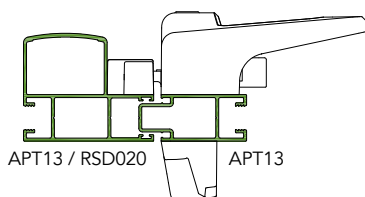

Carinya & Altitude Sliding Door - OXXO

Can use either 16mm or 25mm striker kits