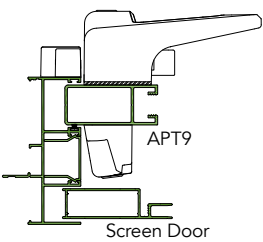

Call 1300 ALSPEC (1300 257 732)

alspec.com.au

ALUMINIUM SYSTEMS
SPECIALISTS

Yarra Essentials Sliding Patio Door Lock

proudly partnered with

ALLEGION 

Altitude Sliding Door - External Sliding Panel

25mm striker kit
4mm handle packer (1308924)

Altitude Sliding Door - Internal Sliding Panel

25mm striker kit
2mm handle packer (1308929)

Carinya Sliding Door

Can use either 16mm or 25mm striker kits
2mm handle packer (1308929)

Carinya & Altitude Sliding Door - OXXO