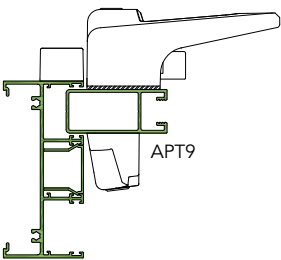

Call 1300 ALSPEC (1300 257 732)

alspec.com.au

ALUMINIUM SYSTEMS
SPECIALISTS

Yarra Essentials Sliding Patio Door Lock

proudly partnered with

ALLEGION 

Altitude Sliding Door - External Sliding Panel

25mm striker kit
4mm handle packer (1308924)

Altitude Sliding Door - Internal Sliding Panel

25mm striker kit
2mm handle packer (1308929)

Carinya Sliding Door

Can use either 16mm or 25mm striker kits
2mm handle packer (1308929)

Carinya & Altitude Sliding Door - OXXO