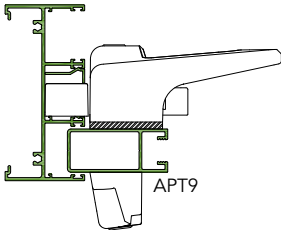

Call 1300 ALSPEC (1300 257 732)

alspec.com.au

ALUMINIUM SYSTEMS
SPECIALISTS

Yarra Essentials Sliding Patio Door Lock

proudly partnered with

ALLEGION 

Altitude Sliding Door - External Sliding Panel

25mm striker kit
4mm handle packer (1308924)

Altitude Sliding Door - Internal Sliding Panel

25mm striker kit
2mm handle packer (1308929)

Carinya Sliding Door

Can use either 16mm or 25mm striker kits
2mm handle packer (1308929)

Carinya & Altitude Sliding Door - OXXO