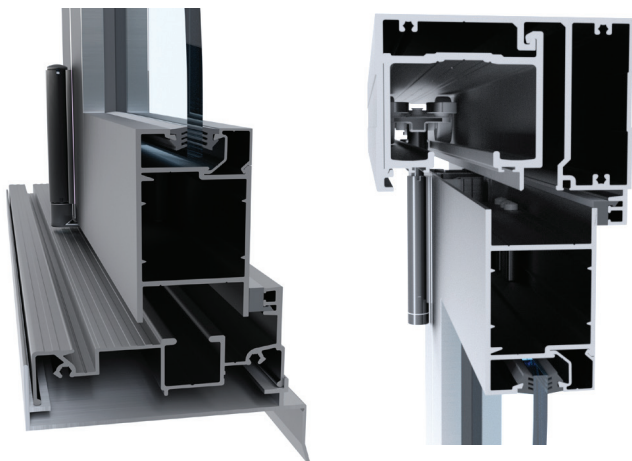

## Multi-Fold Door Range

Designed with large floor to ceiling applications in mind, the Hawkesbury Multi-Fold Door Range combine full sized commercial perimeter framing with specially designed commercial door stiles.

A functional alternative to traditional door units in lighter commercial and residential applications, the Hawkesbury E2 and E3 door range removes the barriers to allow flow between indoor and outdoor living. Whether the doors are opened or securely fastened into place as sturdy impenetrable walls, the Alspec Hawkesbury Door is the only choice.

### Key Features

- Smooth top-rolling operation
- Weatherseal technology keeps wind, rain and cold air where it belongs
- The stabilising centre hinge controls door stile deflection and bowing on tall doors
- Surelock™ system allows for simple vertical height adjustment when needed
- Uncompromised security with flush bolts and proprietary door furniture
- Accepts from 6mm – 13.5mm single glazed and up to 28mm double glazed units, allowing the designer to achieve the most demanding thermal and acoustic specifications
- Concealed carriers under door panels minimising open tracks for debris to collect