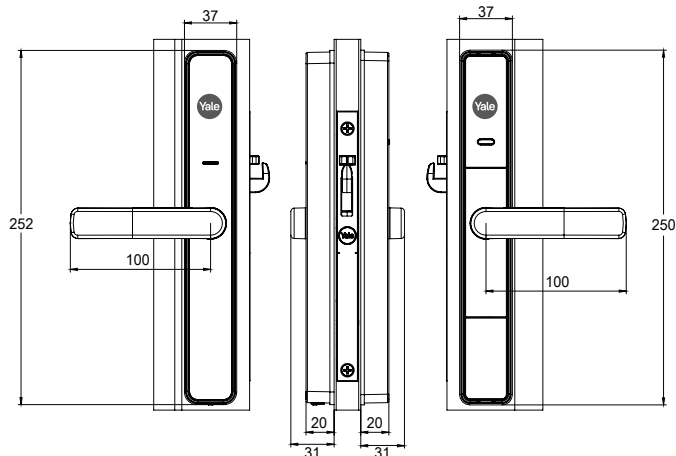

Unity Security Screen Door Lock

Features & Specifications

- Digital deadlocking
- Certified to SL6 (Security) and D7 (Durability) Australian Lock Standard (AS4145.2.2008)
- Fits industry-standard doors
- Total Control via Yale Access App
- Auto Unlock
- Tailor user access
- Lock alert
- 24/7 Lock Activity Trails
- Door position sensor
- 100% keyfree
- Support for 3 point locking including lift to engage