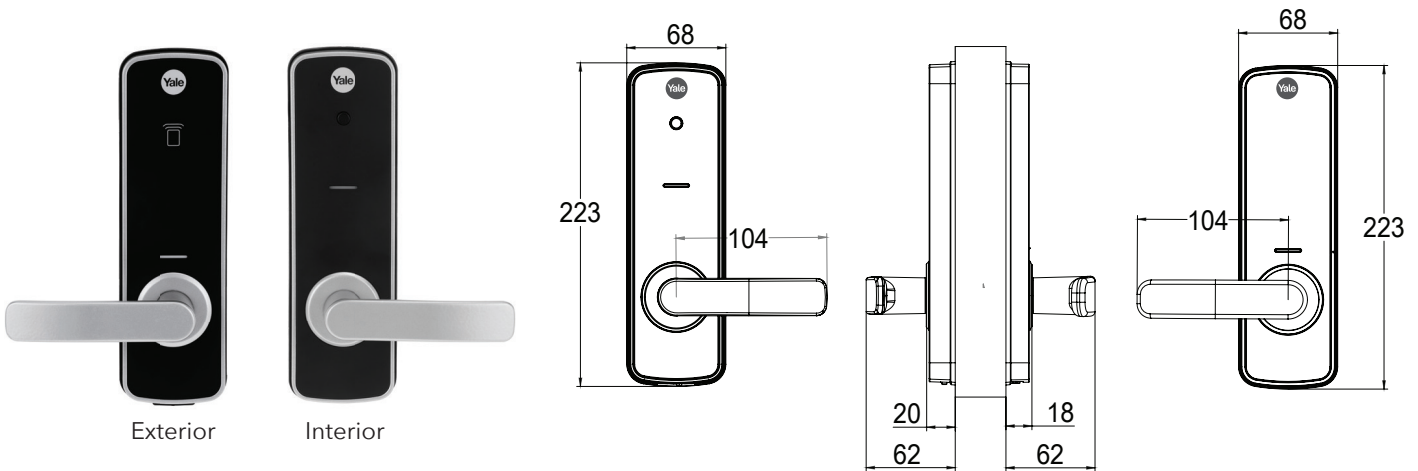

Unity Entrance Lock

Features & Specifications

- Digital deadlocking
- Certified to SL8 (Security) & to D8 (Durability) Australian Lock Standard (AS4145.2:2008)
- Certified to BAL-40 Bushfire Level (AS1530.8.1-2007)
- Fits standard doors 35mm- 60mm thick
- 60-70mm backset latch compatible
- Total control via App
- Auto unlock
- Tailor user access
- Lock alert
- 24/7 Lock Activity trails
- Door Position Sensor
- 100% keyfree

Alspec Code	Yale Part Number	Item Description
1304566	YUR/DEL/1/SIL	Yale Unity Entrance Lock Silver
1304572	YUR/DEL/BDG/SIL	Yale Unity Entrance Lock With Connect Bridge
1304573	YUR/DEL/KP/SIL	Yale Unity Entrance Lock Silver with Smart Keypad
1304574	YUR/DEL/KIT/SIL	Yale Unity Entrance Lock Silver with Connect Bridge and Keypad
1304545	YDKEYTAG	Yale Contactless Key Tag
1304575	YUR/TEMPLATE	Yale Unity Installation Template
1304576	YUR/NX/KIT	Yale Unity Nexion Retrofit Kit

Technical Specifications	
Australian Standard	AS4145.2.2008, SL8 Security, D8 Durability, AS1530.8.1-2007 and BAL-40 Bush Fire Level
Compliance	Regulatory Compliance Mark (RCM) for Australia and New Zealand
Lock Type	530 Latch
Door Thickness	35-60mm
Backset	60-70mm backset (70mm latch sold separately – Y530-222SC)
Finish	Silver powdercoat with black nylon
RFID	2 x Contactless Key Tags
Power	4 x AA Alkaline batteries
Battery Life on lock	Approximately 12 months
Low Battery Warning	20%
Volume Settings	Off, Low, High
Operating Temperature	-25-70°C
Humidity	0-95%
IP Rating	IP54

Use Entry doors. Not for use on doors where the internal escutcheon is exposed to outside elements. Eg: Outdoor gate