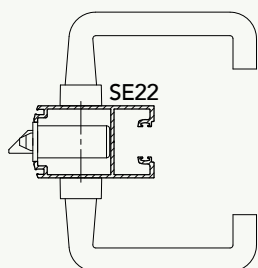

Compatible with Swan Evo & Hawkesbury, Carinya & Air-Flo

SE22