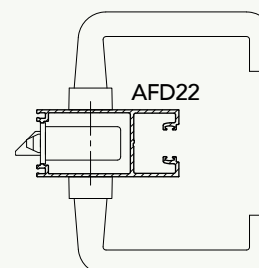

LEGGE MORTICE LOCK KITS - 30MM

NOW COMPATIBLE WITH SWAN EVO AND HAWKESBURY STILES

proudly partnered with
ALLEGION

Key Features

Clever design: Multi-function case allows easy conversion from a vestibule lock function (inside handle free) to a combination lock function (both handles locked) by a simple external operation.

Legge 995V Series Vestibule Lock

- Inside handle always operative for emergency escape
- Automatic deadlocking by closing door
- Reversible bolt and function

Legge 995C Series Combination Lock

- Key or turn locks or unlocks both handles simultaneously
- Automatic deadlocking by closing door
- Reversible bolt and function

Setting with Standard

Allegion's commercial range of Legge long plate furniture and mortice locks are now covered by an industry-leading 30 Year Mechanical Warranty.

Specifications

Bolt	Stainless Steel Latch Bolt
Key Cylinder	C4 6pin Keyway Standard
Spindles	2 Split Spindles 32mm
Supplier Warranty	30 Year Mechanical
Handle Finish	316 Stainless Steel

1309758 LEGGE 995-V31KIT SINGLE CYL
KD EGRESS 30mm B/SET SSS

1309759 LEGGE 995-C21KIT CYL & TURN
KD LOCKING 30mm B/SET SSS

1309761 LEGGE 995-C27KIT DOUBLE CYL
KD LOCKING 30mm B/SET SSS

1309766 LEGGE 995-V31KIT SINGLE CYL
KD EGRESS 30mm B/SET PC

1309768 LEGGE 995-C21KIT CYL & TURN
KD LOCKING 30mm B/SET PC

1309769 LEGGE 995-C27KIT DOUBLE CYL
KD LOCKING 30mm B/SET PC

Compatible with Swan Evo & Hawkesbury, Carinya & Air-Flo

AFD22