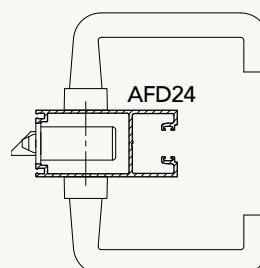

LEGGE MORTICE LOCK KITS - 30MM

NOW COMPATIBLE WITH SWAN EVO AND HAWKESBURY STILES

proudly partnered with
ALLEGION

Key Features

Clever design: Multi-function case allows easy conversion from a vestibule lock function (inside handle free) to a combination lock function (both handles locked) by a simple external operation.

Legge 995V Series Vestibule Lock

- Inside handle always operative for emergency escape
- Automatic deadlocking by closing door
- Reversible bolt and function

Legge 995C Series Combination Lock

- Key or turn locks or unlocks both handles simultaneously
- Automatic deadlocking by closing door
- Reversible bolt and function

Setting with Standard

Allegion's commercial range of Legge long plate furniture and mortice locks are now covered by an industry-leading 30 Year Mechanical Warranty.

Specifications

Bolt	Stainless Steel Latch Bolt
Key Cylinder	C4 6pin Keyway Standard
Spindles	2 Split Spindles 32mm
Supplier Warranty	30 Year Mechanical
Handle Finish	316 Stainless Steel

1309758 LEGGE 995-V31KIT SINGLE CYL
KD EGRESS 30mm B/SET SSS

1309759 LEGGE 995-C21KIT CYL & TURN
KD LOCKING 30mm B/SET SSS

1309761 LEGGE 995-C27KIT DOUBLE CYL
KD LOCKING 30mm B/SET SSS

1309766 LEGGE 995-V31KIT SINGLE CYL
KD EGRESS 30mm B/SET PC

1309768 LEGGE 995-C21KIT CYL & TURN
KD LOCKING 30mm B/SET PC

1309769 LEGGE 995-C27KIT DOUBLE CYL
KD LOCKING 30mm B/SET PC

Compatible with Swan Evo & Hawkesbury, Carinya & Air-Flo

AFD24