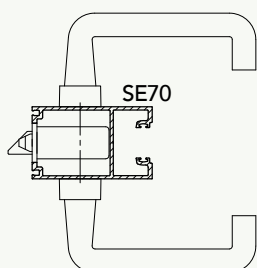

LEGGE MORTICE LOCK KITS - 30MM

NOW COMPATIBLE WITH SWAN EVO AND HAWKESBURY STILES

proudly partnered with
ALLEGION

Key Features

Clever design: Multi-function case allows easy conversion from a vestibule lock function (inside handle free) to a combination lock function (both handles locked) by a simple external operation.

Legge 995V Series Vestibule Lock

- Inside handle always operative for emergency escape
- Automatic deadlocking by closing door
- Reversible bolt and function

Legge 995C Series Combination Lock

- Key or turn locks or unlocks both handles simultaneously
- Automatic deadlocking by closing door
- Reversible bolt and function

Setting with Standard

Allegion's commercial range of Legge long plate furniture and mortice locks are now covered by an industry-leading 30 Year Mechanical Warranty.

Specifications

Bolt	Stainless Steel Latch Bolt
Key Cylinder	C4 6pin Keyway Standard
Spindles	2 Split Spindles 32mm
Supplier Warranty	30 Year Mechanical
Handle Finish	316 Stainless Steel

1309758 LEGGE 995-V31KIT SINGLE CYL
KD EGRESS 30mm B/SET SSS

1309759 LEGGE 995-C21KIT CYL & TURN
KD LOCKING 30mm B/SET SSS

1309761 LEGGE 995-C27KIT DOUBLE CYL
KD LOCKING 30mm B/SET SSS

1309766 LEGGE 995-V31KIT SINGLE CYL
KD EGRESS 30mm B/SET PC

1309768 LEGGE 995-C21KIT CYL & TURN
KD LOCKING 30mm B/SET PC

1309769 LEGGE 995-C27KIT DOUBLE CYL
KD LOCKING 30mm B/SET PC

Compatible with Swan Evo & Hawkesbury, Carinya & Air-Flo

SE70