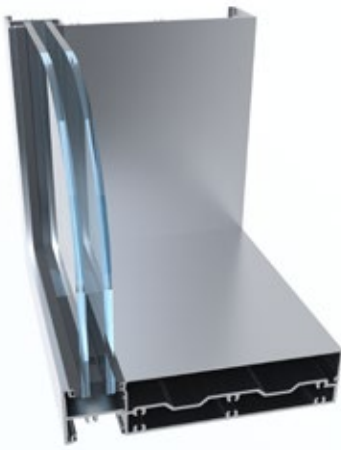

The ecoWALL 225 Flush Glazed Framing is arguably Alspec's greatest engineering achievement.

With 225mm x 60mm profiles it is not only proportionally correct but also boasts the structural integrity of its 250mm alternatives available in the market. Add this to the fact that with ecoWALL 225 you can single or double glaze unlike any of the competitors.

In many cases using ecoWALL 225 can eliminate the requirement of unsightly and often very expensive steel frames to support the system (this is determined subject to structural engineer's detail and project specific design criteria).

With reinforced subheads, mullion anti buckling technology, and self draining sub-sills to prevent water leakage the ecoWALL 225 is the complete structural system ideal for your next commercial foyer, auto showroom or high end residential project.

Typical Configurations

CAD Cross Sections

Key Features

- Sharp unbroken lines
- 4 – 14mm single glazing and up to 28mm double glazing options
- Ideally suited for automotive showrooms, two storey foyers, atriums or similar applications
- Secure glazing using fully captive backing gaskets to outside of frame
- Superior weathering performance
- Colour coded glazing wedges for ease of identification allowing for multiple glass types