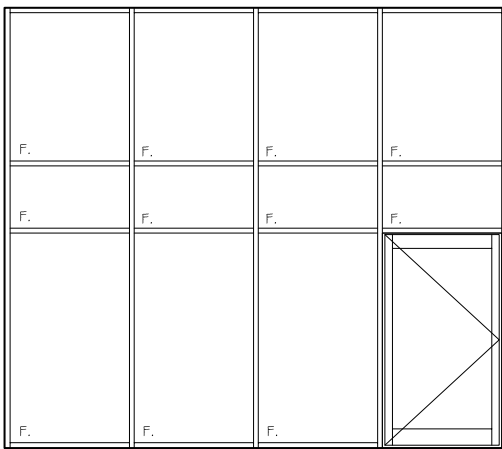

The Complete Structural System

The ecoWALL 225 Flush Glazed Framing is arguably Alspec's greatest engineering achievement.

With 225mm x 60mm profiles it is not only proportionally correct but also boasts the structural integrity of its 250mm alternatives available in the market. Add this to the fact that with ecoWALL 225 you can single or double glaze unlike any of the competitors.

In many cases using ecoWALL 225 can eliminate the requirement of unsightly and often very expensive steel frames to support the system (this is determined subject to structural engineer's detail and project specific design criteria).

With reinforced subheads, mullion anti buckling technology, and self draining sub-sills to prevent water leakage the ecoWALL 225 is the complete structural system ideal for your next commercial foyer, auto showroom or high end residential project.

Typical Configurations