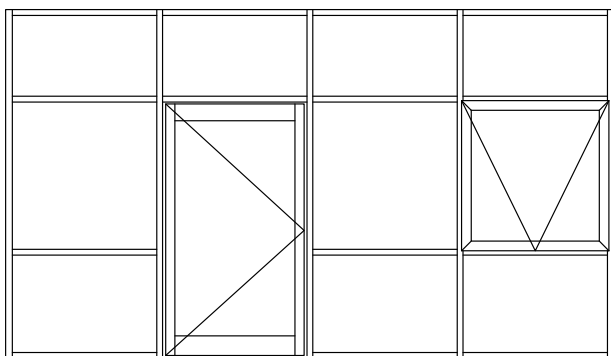

Alspec's Most Popular Commercial Framing

The McArthur Evo Centre Pocket Glazing System is the most popular and flexible of the Alspec Commercial range. Available in two frame depths, 101.6mm and 150mm x 44.5mm. Ideal for shopfront use, it is widely favoured by architects and designers for a multitude of applications.

With its straight cuts and centre pocket glazing the McArthur Evo not only looks good, but is easy to fabricate and easy to install. McArthur Evo is suitable for a range of glass thicknesses with self draining sub sills that solve water leakage problems. The McArthur Evo also provides a seamless interface with Alspec's extensive product offer.

Typical Configurations