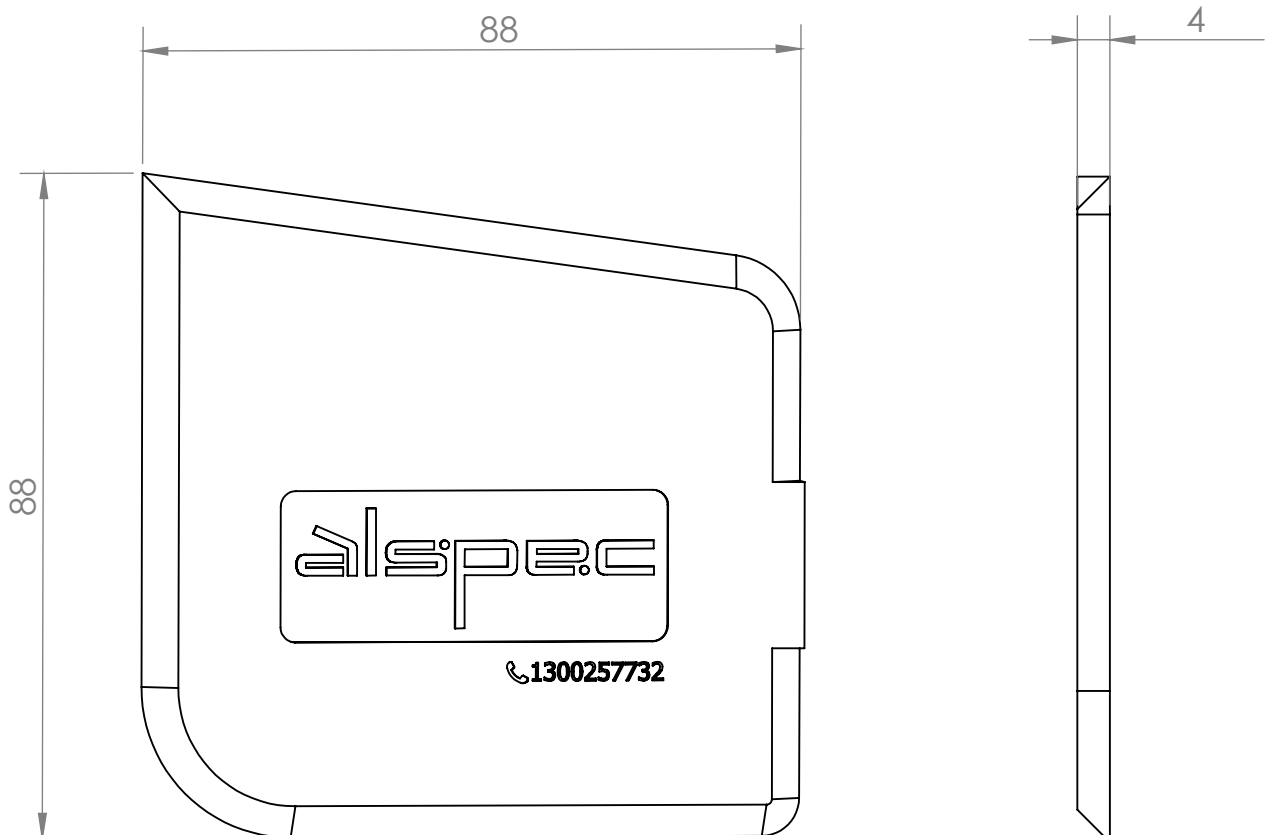

ALSPEC SILICONE SPATULA

The **Alspec Silicone Spatula** is designed for the application of sealants. Made from a non-stick polymer material, allowing for easy application and cleanup.

KEY FEATURES

- Tapered edges improve tooling of freshly applied sealants
- The variety of corner radius is ideal for tooling uncured silicone
- Lightweight and flexible
- Use for an even, professional finish
- Only available in green
- 88 x 88 x 4mm in size

ORDER NUMBER

1386156 ALSPEC SILICONE SPATULA

1300 ALSPEC (1300 257 732)

alspec.com.au

alspec[®]
EVERYTHING ALUMINIUM
& HARDWARE