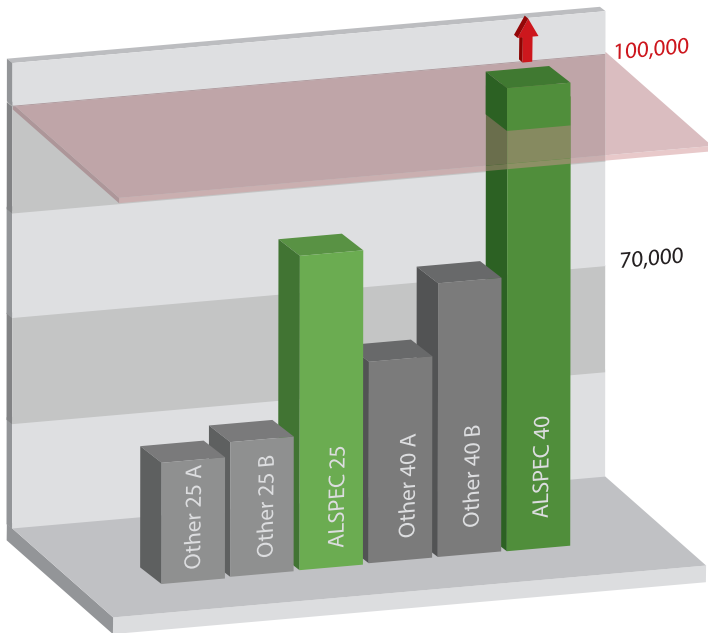

ALSPEC OFFSET SECURITY DOOR ROLLER

"Australia's best performing Security/Safety Door Roller."

MARKET LEADING TOUGHNESS!

ALSPEC's in house research and development team have designed and manufactured the strongest screen door roller available!

The **ALSPEC OFFSET SECURITY DOOR ROLLER 25kg** has successfully passed cycle testing to **70,000 cycles at max weight**. This is a very impressive result from a 25kg roller!

The **ALSPEC OFFSET SECURITY DOOR ROLLER SS 40kg** roller has outperformed its higher weight rated competitors with successful cycle testing to **100,000 cycles at max weight!!** This is a market leading result!! Other products gave up at almost half of this market leading performance! This roller features a stainless steel bearing for use in coastal areas.

If you want the best security door roller on your sliding doors, talk to your local ALSPEC branch today!

Our rollers are rigorously cycle tested on ø3mm track and are compatible with all ALSPEC Sliding Door tracks.

1311904	ALSPEC OFFSET SECURITY DOOR ROLLER 25KG
1311905	ALSPEC OFFSET SECURITY DOOR ROLLER SS 40KG