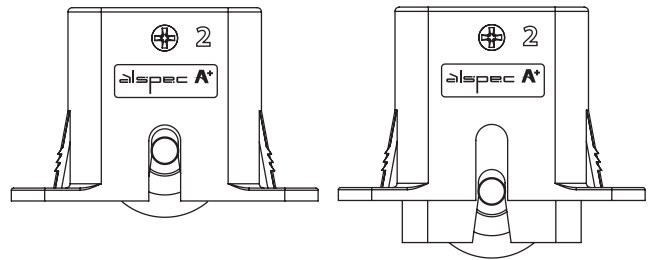

RETRACTABLE CARRIAGE DESIGN

Supplied with carriage retracted into housing to aid tyre protection during fabrication & installation.

Carriage releases from housing when roller is adjusted.