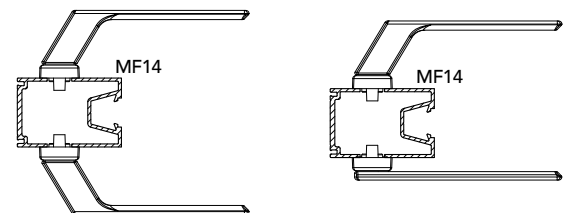

Recommended for Carinya Hinge Doors, AirFlo, Hawkesbury & Carinya Bifolds