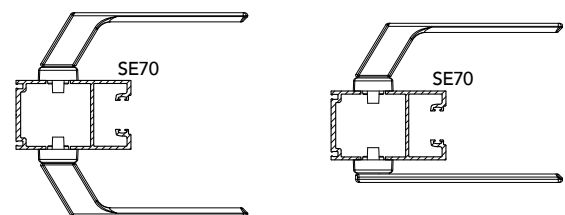

Recommended for Carinya Hinge Doors, AirFlo, Hawkesbury & Carinya Bifolds