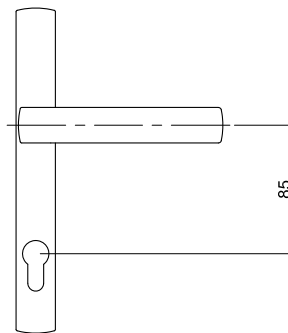

288M Series Door Furniture

- 1304119 BRIO 288 MAGNETIC LEVER HANDLE SET DOUBLE CYLINDER SN
- 1304118 BRIO 288 MAGNETIC LEVER HANDLE SET DOUBLE CYLINDER BLACK

828 Door Holder

- 1304120 BRIO 828SN MAGNETIC DOOR HOLDER SN
- 1304121 BRIO 828PBK MAGNETIC DOOR HOLDER BLACK

It is available with two standard levers or a combination of one standard and one low profile lever with built in magnetic catch. This combination makes Brio's 288 ideal for folding doors as the low handle profile protects the surface of folding panels while the magnetic catch securely holds the access door open.