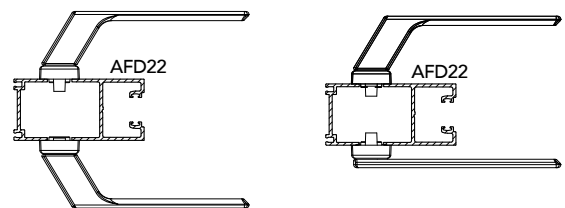

Recommended for Carinya Hinge Doors, AirFlo, Hawkesbury & Carinya Bifolds