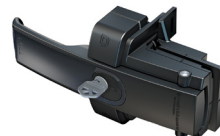

## MagnaLatch Side Pull MLSPS2L 1332063

- Reliable magnetic latching action
- Key-lockable security
- Adapts to metal or wood
- Magnetically triggered (no jamming or sticking)
- No visible fasteners
- Quick & easy install

## MagnaLatch Series 3 Top Pull ML3TPLA 1336000

- Rekeyable lock for extra security & convenience
- Anti-jam magnetic self-latching
- Easy installation
- Fits to metal and wood gates

## MagnaLatch Series 3 Alert with Alarm ML3ATPLA 1336014

- Visual and audible alarms (flashing LEDs & sound alerts)
- Anti-jam magnetic self-latching
- Easy installation
- Fits to metal and wood gates

## LokkLatch Magnetic LLMLDBT 1332190

- Intuitive Push/Pull handle action
- Operates & locks from both sides of the gate
- Dual 6-pin re-keyable locks
- Vertical & horizontal adjustment
- No visible fasteners