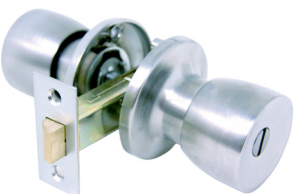

LOCKWOOD TIMBER DOOR HANDLES			
Item No.	Description	#	Colour
1370304	530SC KEY IN KNOB ENTRANCE SET 60mm B'SET KD	094	SATIN CHROME
1373079	531SC KEY IN KNOB PASSAGE SET 60mm B'SET	094	SATIN CHROME
1370312	532SC KEY IN KNOB PRIVACY SET 60mm B'SET	094	SATIN CHROME
1313114	930SC KEY IN LEVER ENTRANCE SET KD	094	SATIN CHROME
LOCKWOOD TIMBER DOOR HANDLE ACCESSORIES			
Item No.	Description	#	Colour
1313102	SP930-28 930 SERIES BAFFLE 10 PACK	094	SATIN CHROME
1313104	930 MOUNT SCREWS 20 PACK	0A7	ZINC PLATED
1313106	FS530 SCAR PLATE TO SUIT 530 SERIES	094	SATIN CHROME