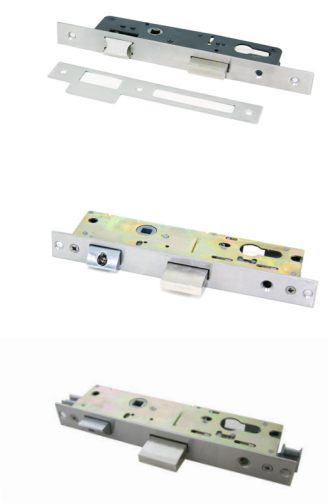

HINGED DOOR LOCK ONLY		<i>*ADD CYLINDER, STRIKE & HANDLES pg.5</i>	
Item No.	Description	#	Colour
1360925	UNION 25mm BACKSET 85mm PITCH EURO MORTICE LOCK	094	SATIN CHROME
1304670	OPTIMUM 2PT HINGED 30mm B/S 24mm BOLT OP30/2PTL/SS	094	SATIN STAINLESS STEEL
1304672	OPTIMUM 4PT HINGED 30mm B/S 24mm BOLT OP30/4SBL/SS	0A6	SATIN STAINLESS STEEL
1345018	P33096 1m & 1.3m RODS WITH POLYMER TIPS	099	NOT SPECIFIED
1313100	P9731 STAINLESS STEEL TIPS	0A6	SATIN STAINLESS STEEL