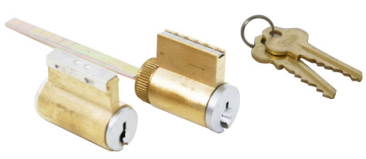

LOCKWOOD ONYX		*ADD DBL/SINGLE CYLINDER	
Item No.	Description	#	Colour
1346401	ONYX D HANDLE/SLIM PULL UNI STRIKE NO CYL 9A1A2/NC	094	SATIN CHROME
1346401	ONYX D HANDLE/SLIM PULL UNI STRIKE NO CYL 9A1A2/NC	034	BLACK
1346990	ONYX SLIM PULL NON LOCKING/SLIM PULL UNI STRIKE NO CYL 9A4A2/NC	094	SATIN CHROME
1346990	ONYX SLIM PULL NO LOCKING/SLIM PULL UNI STRIKE NO CYL 9A4A2/NC	034	BLACK
1346506	ONYX D HANDLE/SLIM PULL EXTRA WIDTH STRIKE NO CYL 9A1A3/NC	034	BLACK
1346566	ONYX SLIM PULL NON LOCKING/EXT COVER PLATE UNIVERSAL STRIKE 9A4G2/XX	034	BLACK
DOUBLE CYLINDER		*TO SUIT ONYX #1346401, 506, 566	
Item No.	Description	#	Colour
1346601	ONYX 5 PIN DOUBLE CYLINDER ASSEMBLY #1 / JO31	094	SATIN CHROME
1346602	ONYX 5 PIN DOUBLE CYLINDER ASSEMBLY #2 / JO32	094	SATIN CHROME
1346603	ONYX 5 PIN DOUBLE CYLINDER ASSEMBLY #3 / JO33	094	SATIN CHROME
1346604	ONYX 5 PIN DOUBLE CYLINDER ASSEMBLY #4 / JO34	094	SATIN CHROME
1346605	ONYX 5 PIN DOUBLE CYLINDER ASSEMBLY #5 / JO35	094	SATIN CHROME
1346606	ONYX 5 PIN DOUBLE CYLINDER ASSEMBLY #6 / JO36	094	SATIN CHROME
1346607	ONYX 5 PIN DOUBLE CYLINDER ASSEMBLY #7 / JO37	094	SATIN CHROME
1346608	ONYX 5 PIN DOUBLE CYLINDER ASSEMBLY #8 / JO38	094	SATIN CHROME
1346609	ONYX 5 PIN DOUBLE CYLINDER ASSEMBLY #9 / JO39	094	SATIN CHROME
1346610	ONYX 5 PIN DOUBLE CYLINDER ASSEMBLY #10 / JO40	094	SATIN CHROME