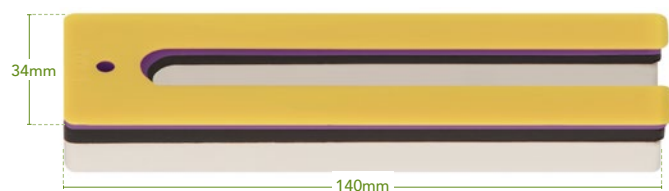

PLASTIC HORSE SHOE PACKERS

THE ULTIMATE SOLUTION FOR LEVELLING ALIGNING & PACKING

These polypropylene horseshoe packers are fully manufactured in Australia and 100% water and rust resistant. Designed not to rot, shrink or expand and are also able to withstand being sawn, nailed, drilled and screwed they are the most robust and durable product available and your ultimate construction solution for leveling, aligning and packing.

Independently tested, these packers high-compression strength means they can be used in many adverse applications.

Features

- NATA Tested
- Colour coded for easy identification
- Leading edge tapered, making it easier to insert
- Withstands being sawn, nailed, drilled and screwed
- Designed not to rot, shrink or expand
- Available in both bulk and smaller requirements

75mm (Individual)

Item No.	Description	Thickness	Colour
1311700	75mm x 1.0mm HORSE SHOE PACKER	1.0mm	Yellow
1311701	75mm X 1.5mm HORSE SHOE PACKER	1.5mm	Purple
1311702	75mm x 3.0mm HORSE SHOE PACKER	3.0mm	Red
1311703	75mm x 5.0mm HORSE SHOE PACKER	5.0mm	Black
1311704	75mm x 6.5mm HORSE SHOE PACKER	6.5mm	Blue
1311705	75mm x 10mm HORSE SHOE PACKER	10.0mm	White