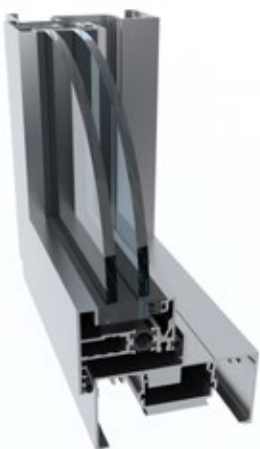

The 35mm and 50mm sashes offer the benefit of overlapping internal and external seals to achieve superior weather performance. The 443 30mm sash sits inset of the framing and can offer a flush appearance.

Various glazing options for single and double glazing are available. All awnings and casements can be used with a range of available stays and operated with chainwinders or cam handles, locking or non-locking. With the use of our chainwinder adaptor, insect and security screens can easily be added from the inside of the building.

Typical Configurations

CAD Cross Sections

Sill detail

Head detail

Key Features

- Wide range of applications
- Integration with a number of Alspec Commercial Framing systems
- Superior weather performance
- Various glazing options including double glazing
- Electric winder option