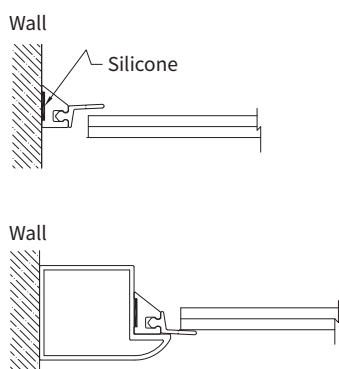

10-07-2020

water bar

WITH SPRAY FLAP

Available now, please contact our customer service department for more information.

POWERED BY ALSPEC

Benefits

- Aluminium water bar
- Push in clear extruded weather seal
- Eliminates unsightly weather seals on the bottom of the glass
- Reduces water splash under the door
- Suitable for most shower screen frames
- Works on fully framed, semi-frameless and frameless
- Provides a water barrier for all types of shower screens
- With sill or without sill
- Floor or wall application
- Easy install - Simple silicone application
- 7mm x 12mm (H x W) water bar (17mm high including spray flap)

Code	Colour
DWBSF	Bright Silver (BS), Matt Natural (MN), Black (BK), Pearl White (PW)

Fixing Details

Wall fixing

Semi Frameless or Frameless

Fully Framed without a Sill