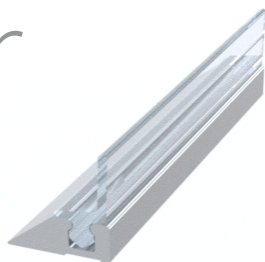

10-07-2020

water bar

WITH SPRAY FLAP

Available now, please contact our customer service department for more information.

POWERED BY ALSPEC

Benefits

- Aluminium water bar
- Push in clear extruded weather seal
- Eliminates unsightly weather seals on the bottom of the glass
- Reduces water splash under the door
- Suitable for most shower screen frames
- Works on fully framed, semi-frameless and frameless
- Provides a water barrier for all types of shower screens
- With sill or without sill
- Floor or wall application
- Easy install - Simple silicone application
- 7mm x 12mm (H x W) water bar (17mm high including spray flap)

Code	Colour
DWBSF	Bright Silver (BS), Matt Natural (MN), Black (BK), Pearl White (PW)

Fixing Details

Wall fixing

Semi Frameless or Frameless

Fully Framed without a Sill