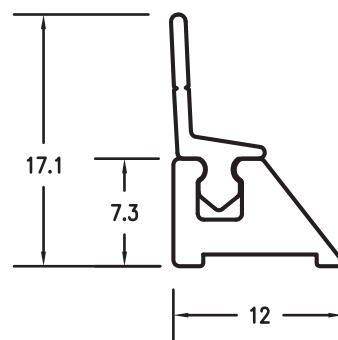

10-07-2020

water bar

WITH SPRAY FLAP

Available now, please contact our customer service department for more information.

POWERED BY ALSPEC

Benefits

- Aluminium water bar
- Push in clear extruded weather seal
- Eliminates unsightly weather seals on the bottom of the glass
- Reduces water splash under the door
- Suitable for most shower screen frames
- Works on fully framed, semi-frameless and frameless
- Provides a water barrier for all types of shower screens
- With sill or without sill
- Floor or wall application
- Easy install - Simple silicone application
- 7mm x 12mm (H x W) water bar (17mm high including spray flap)