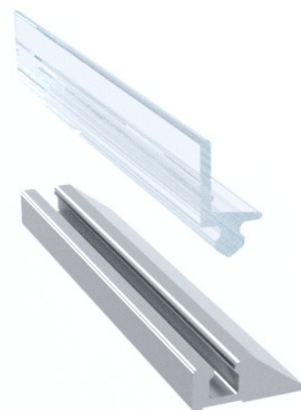

10-07-2020

water bar

WITH SPRAY FLAP

Available now, please contact our customer service department for more information.

POWERED BY ALSPEC

Benefits

- Aluminium water bar
- Push in clear extruded weather seal
- Eliminates unsightly weather seals on the bottom of the glass
- Reduces water splash under the door
- Suitable for most shower screen frames
- Works on fully framed, semi-frameless and frameless
- Provides a water barrier for all types of shower screens
- With sill or without sill
- Floor or wall application
- Easy install - Simple silicone application
- 7mm x 12mm (H x W) water bar (17mm high including spray flap)

Code	Colour
DWBSF	Bright Silver (BS), Matt Natural (MN), Black (BK), Pearl White (PW)

Fixing Details

Wall fixing

Semi Frameless or Frameless

Fully Framed without a Sill