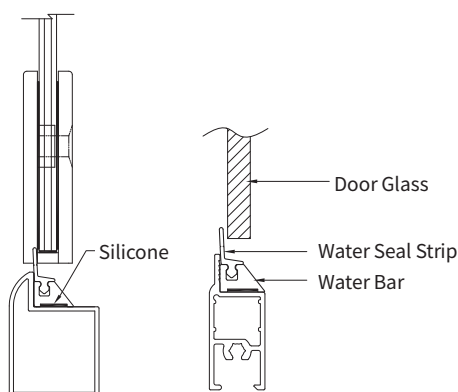

10-07-2020

water bar

WITH SPRAY FLAP

Available now, please contact our customer service department for more information.

POWERED BY ALSPEC

Benefits

- Aluminium water bar
- Push in clear extruded weather seal
- Eliminates unsightly weather seals on the bottom of the glass
- Reduces water splash under the door
- Suitable for most shower screen frames
- Works on fully framed, semi-frameless and frameless
- Provides a water barrier for all types of shower screens
- With sill or without sill
- Floor or wall application
- Easy install - Simple silicone application
- 7mm x 12mm (H x W) water bar (17mm high including spray flap)

Code	Colour
DWBSF	Bright Silver (BS), Matt Natural (MN), Black (BK), Pearl White (PW)

Fixing Details

Wall fixing

Semi Frameless or Frameless

Fully Framed without a Sill