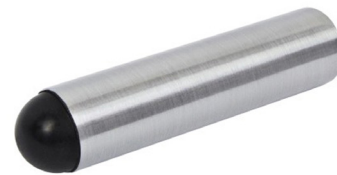

# ALSPEC DOOR STOPS

**The Alspec Door Stops** are essential accessories that protect doors, walls, and floors from damage. Alspec doorstops are designed to keep doors from slamming open due to drafts or accidental impacts. Alspec provides a range of door stops to suit various mounting needs, including wall, door, and floor options.

ALSPEC CODE	ITEM DESCRIPTION	FINISH
1378265	PRG019 Impact Door Stop For Stacker (No Cover)	Black

ALSPEC CODE	ITEM DESCRIPTION	FINISH
1378266	PRG020 Impact Door Stop For Stacker (With Cover)	Satin Chrome
1378262	PRG020 Impact Door Stop For Stacker (With Cover)	Black

ALSPEC CODE	ITEM DESCRIPTION	FINISH
1370923	Door Stop Floor Mounted 40mm High Round Buffer	Satin Stainless Steel

ALSPEC CODE	ITEM DESCRIPTION	FINISH
1378354	Door Stop Wall Mounted 75mmx19mm Cylindrical	Satin Stainless Steel