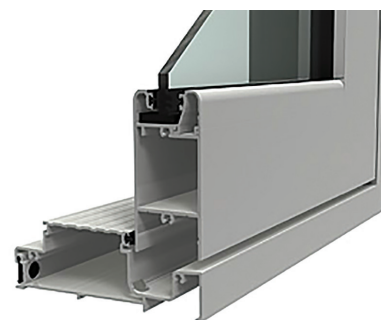

Select Hinged Door

Select Hinged Door

The Carinya Select Hinged Door is a premium product designed for those seeking superior functionality and style as a grand entry to their home.

Consisting of a modern designer look, the Carinya Hinged Door extrusions are a consistent 85mm wide face on both the stiles and rails, combined with a 40mm thick panel. This allows a balanced visual face and allows a vast array of hardware lock options. Combined with optional spigots, these door panels are superior in strength and performance.

Key Features

- A generous 125mm frame allowing for integrated screening, as well as multiple combinations of single, double or sidelights, the Select Hinged Door is the optimal choice.
- A 92mm frame is also available for when screening is not required or for typical open out configurations. This also allows flexibility in design and budget.
- The Carinya attention to detail includes concealed flush bolt brackets, reducing visible fixings, as well as custom extrusion design allowing for clean interaction with door hardware.

Technical Specifications

Maximum sash height	2400mm
Maximum sash width	1200mm
Maximum single glazed thickness	10.5mm
Maximum double glazed thickness	24mm
Maximum sash weight	50kg
125mm or 92mm frame	

Subject to site conditions